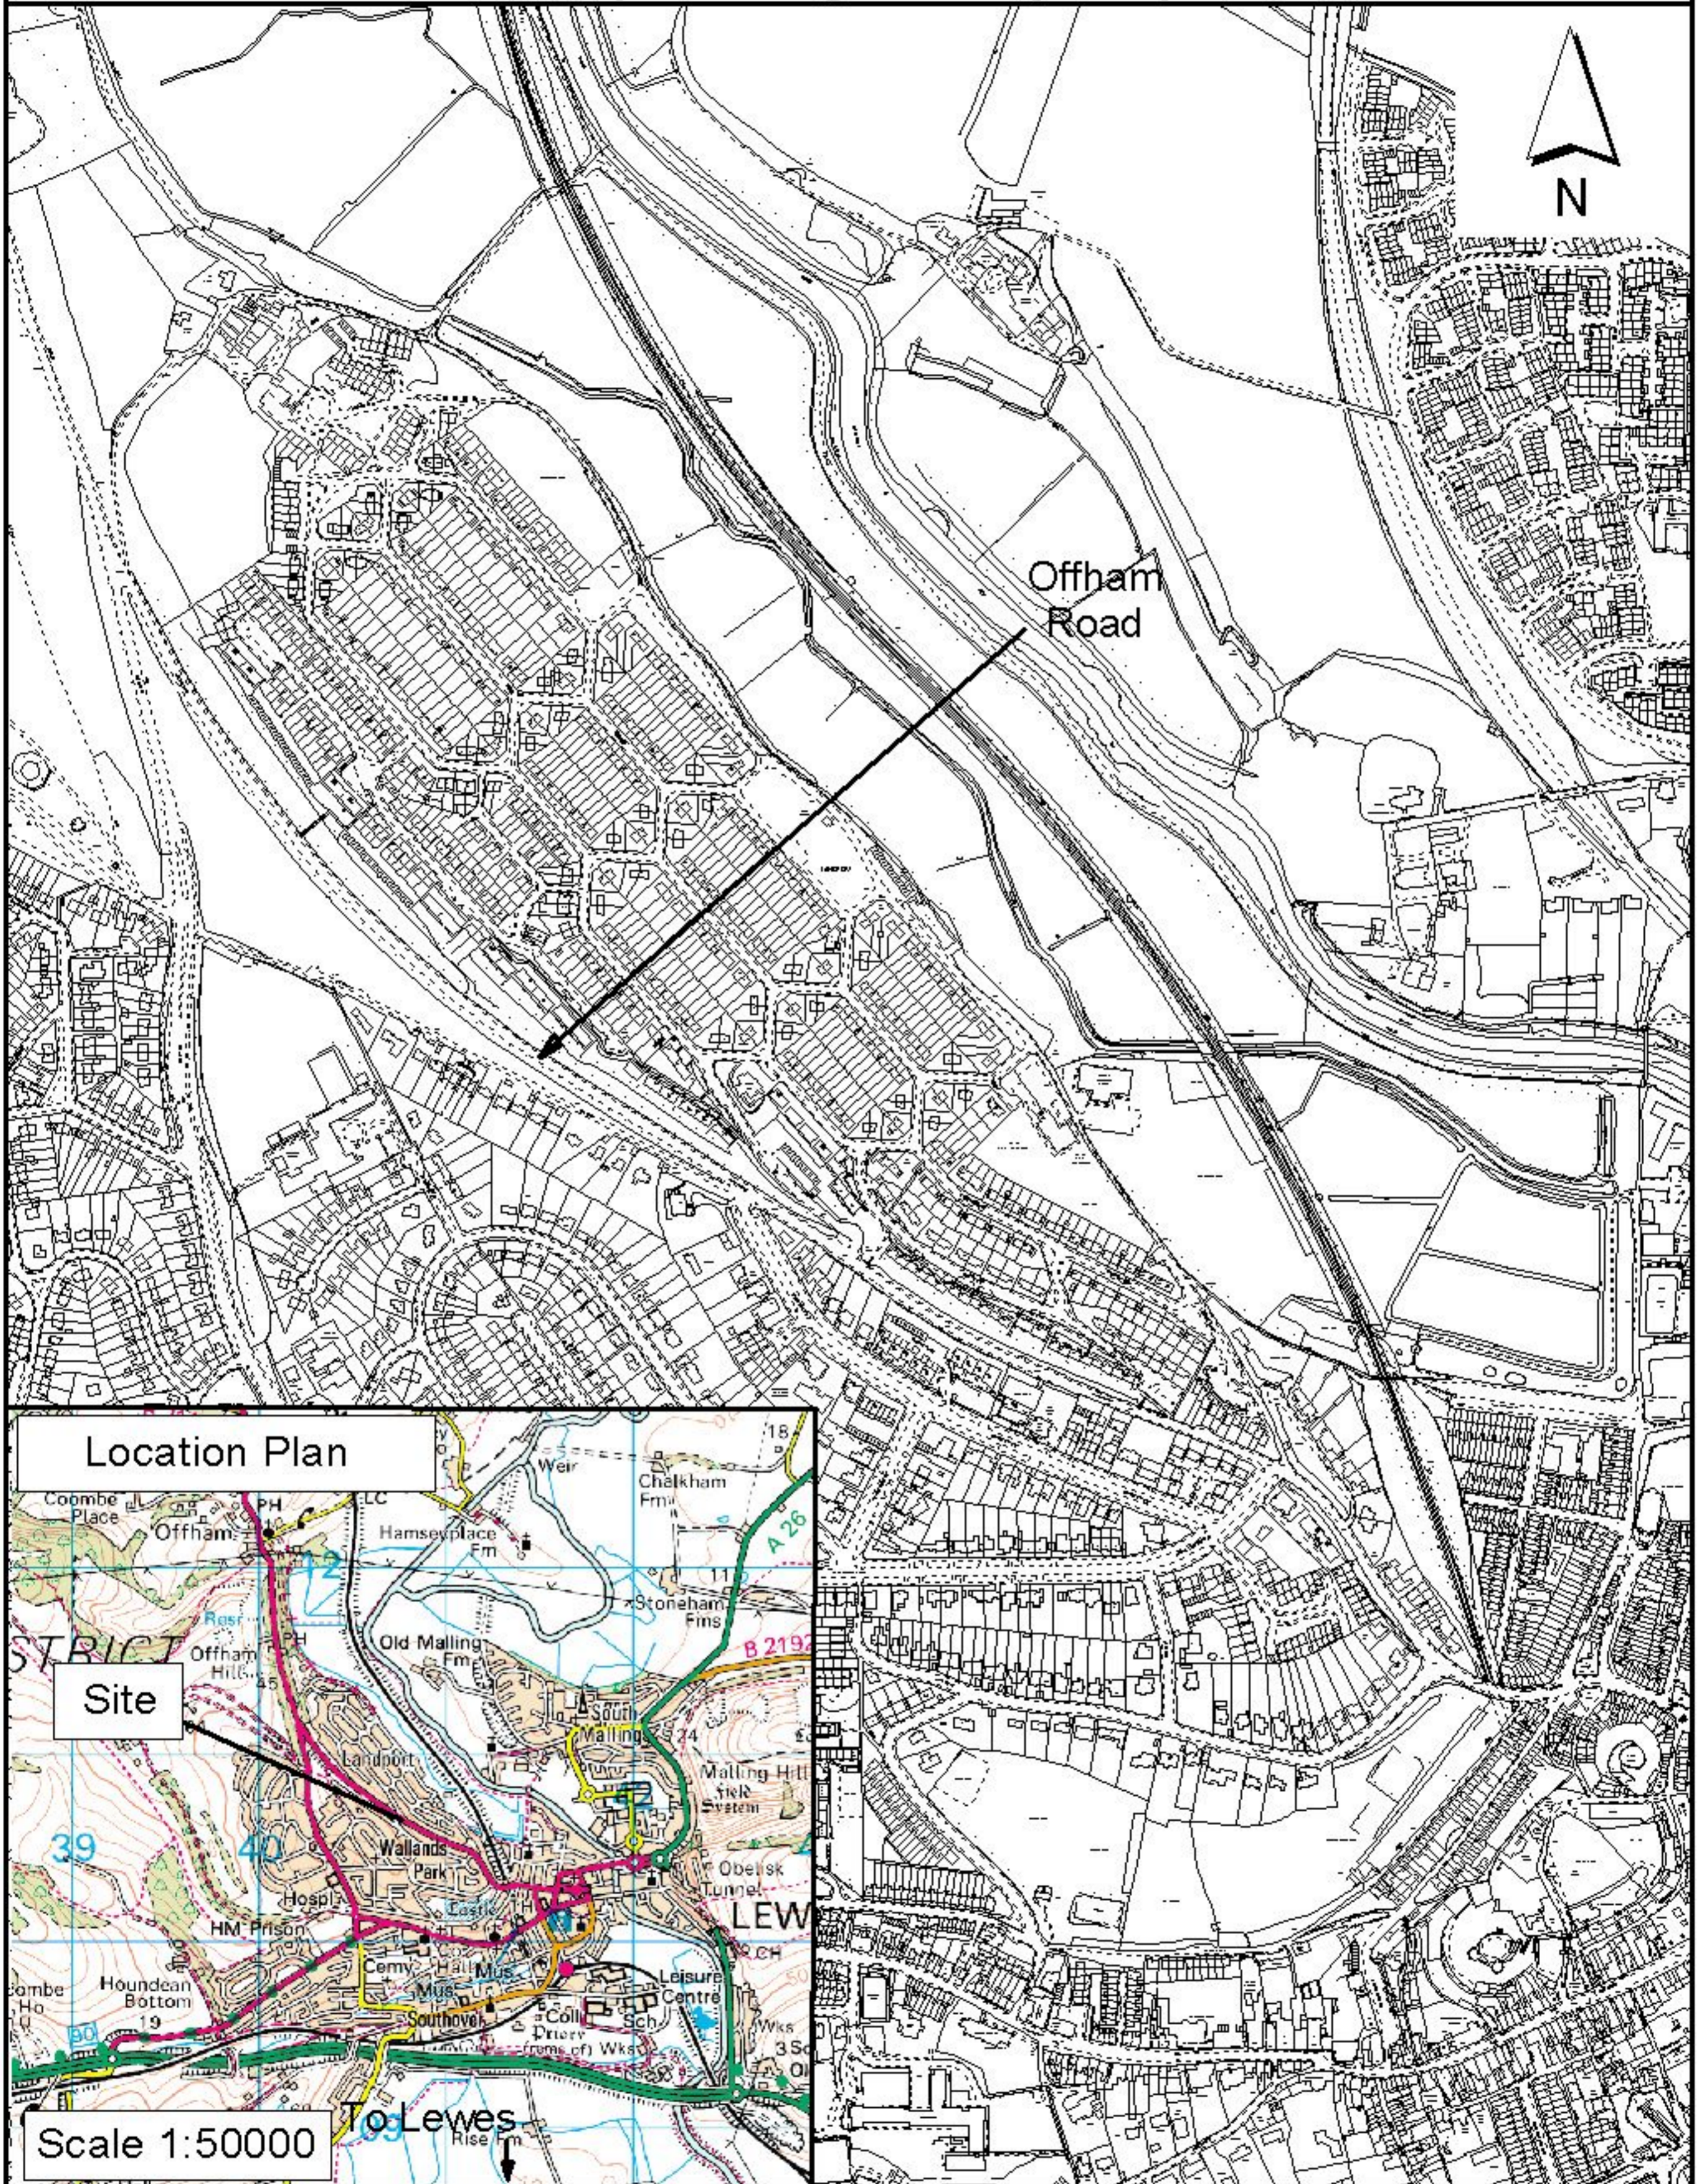

Offham Road, Lewes - Petition requesting safety improvements

Scale 1: 7500

Bob Wilkins
Msc CEng MICE MinstWm MIHT
Director, Transport and Environment
East Sussex County Council

Reproduced from the Ordnance Survey mapping with the permission of the Controller of Her Majesty's Stationery Office (c) Crown Copyright. Unauthorised reproduction infringes Crown copyright and may lead to prosecution or civil proceedings. East Sussex County Council, 19000601, 2005