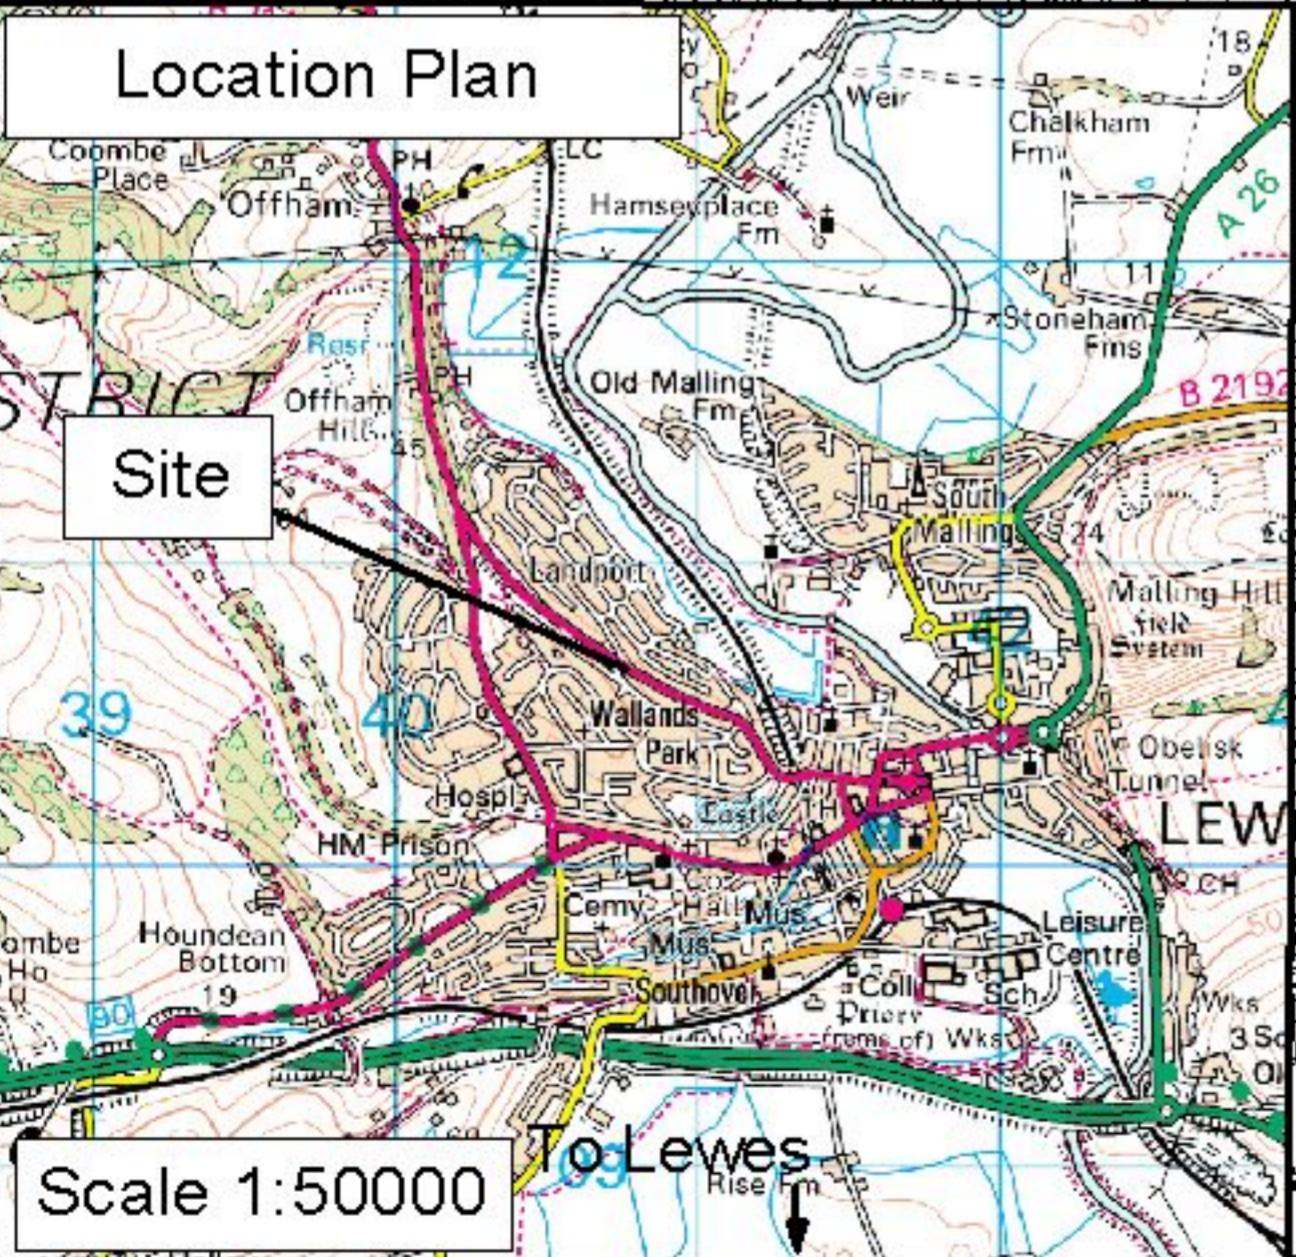

Offham Road, Lewes - Petition requesting safety improvements

Scale 1: 7500

Bob Wilkins
Msc CEng MICE MinstWm MIHT
Director, Transport and Environment
East Sussex County Council

Reproduced from the Ordnance Survey mapping with the permission of the Controller of Her Majesty's Stationery Office (c) Crown Copyright. Unauthorised reproduction infringes Crown copyright and may lead to prosecution or civil proceedings. East Sussex County Council, 19000601, 2005